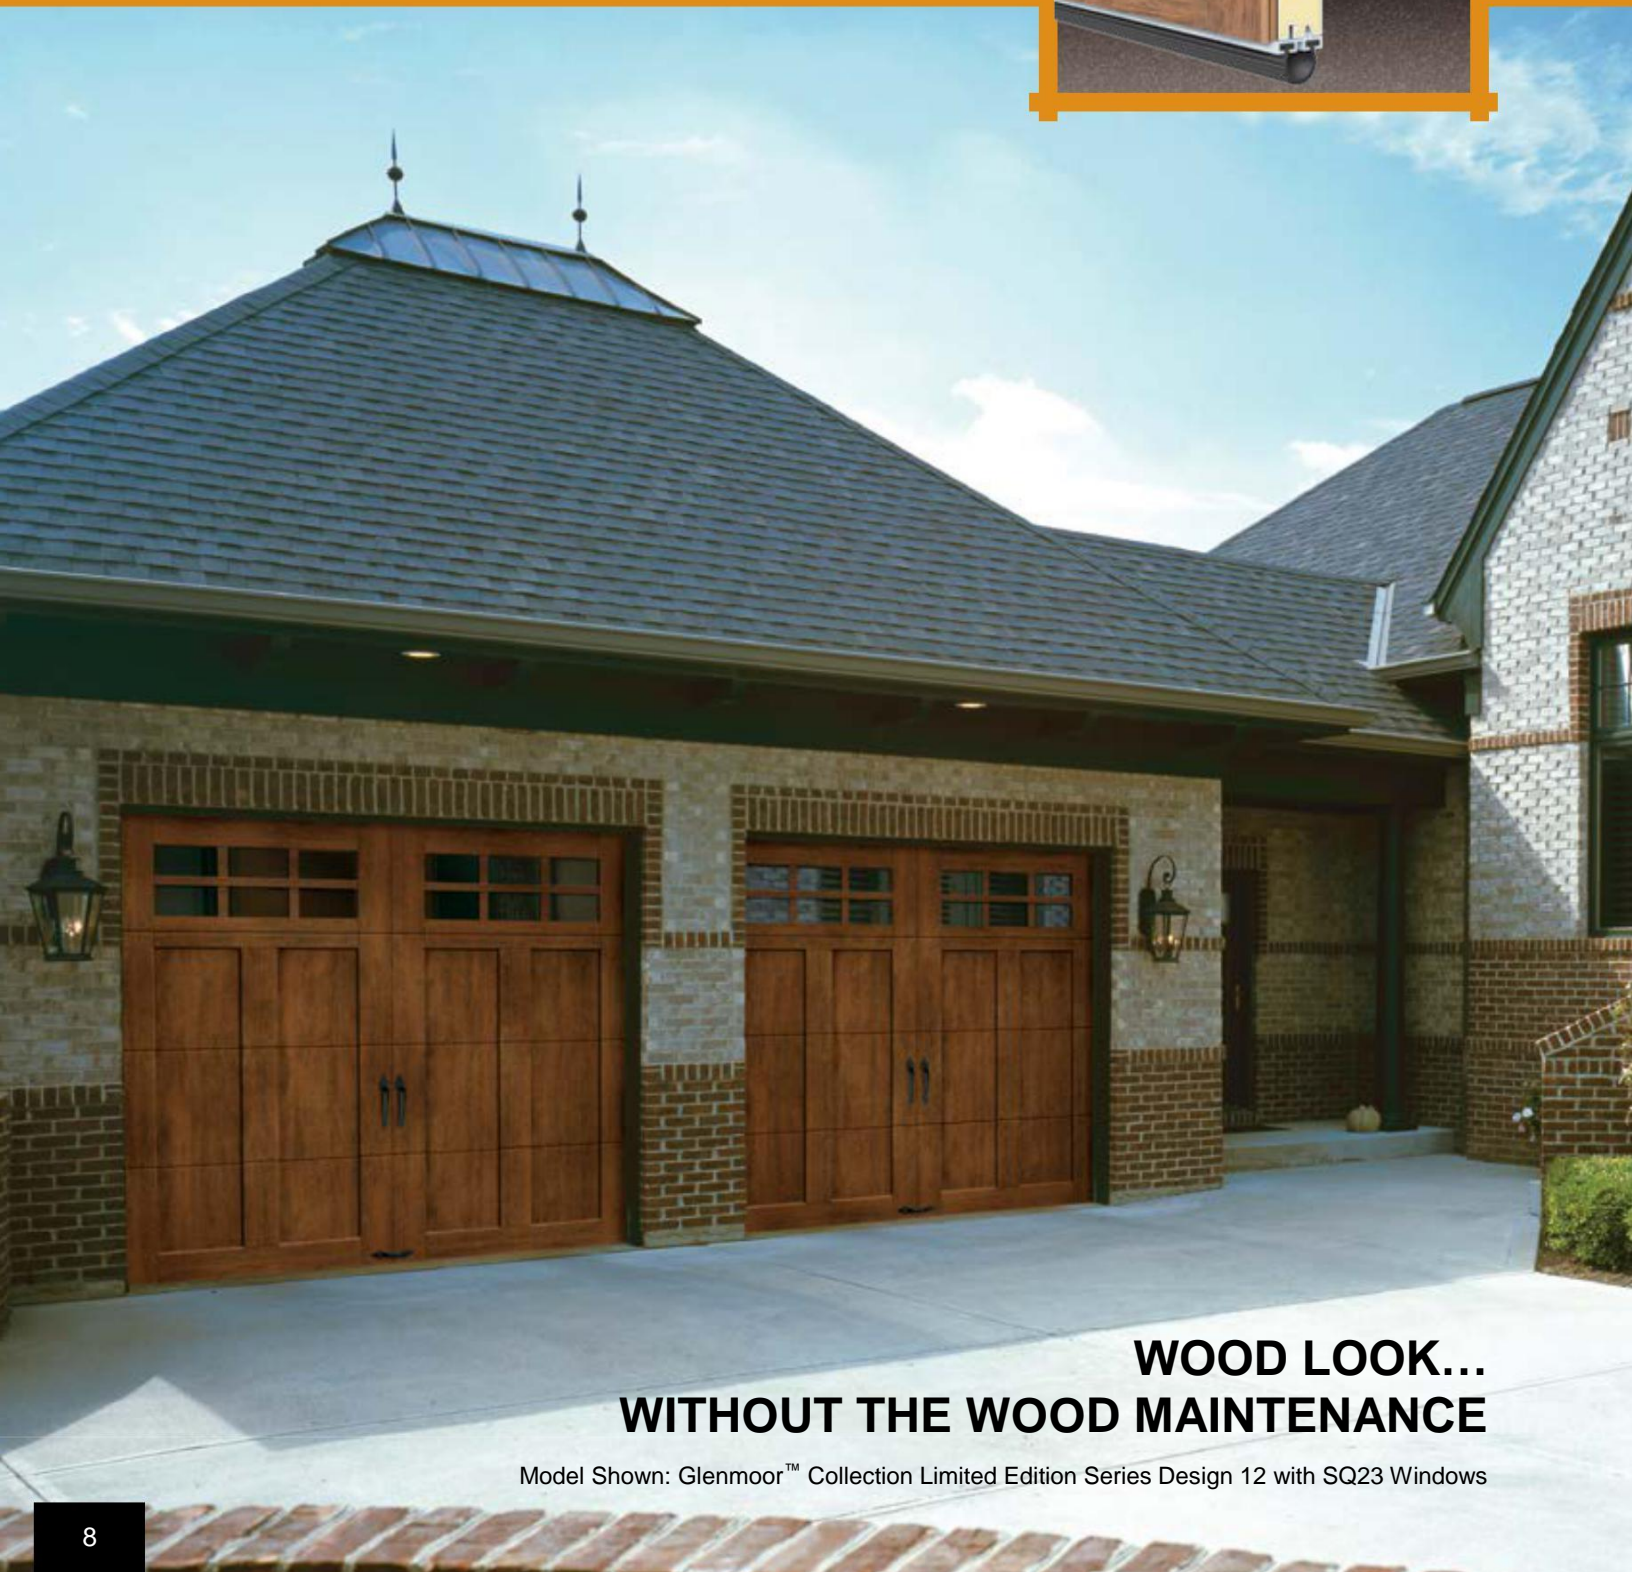

# Glenmoor™

COLLECTION

LIMITED EDITION SERIES

The Limited Edition Series provides the natural beauty of wood with the durability and energy-efficient benefits of composite and steel.

## FIVE-LAYER CONSTRUCTION

**WOOD LOOK...  
WITHOUT THE WOOD MAINTENANCE**

Model Shown: Glenmoor™ Collection Limited Edition Series Design 12 with SQ23 Windows