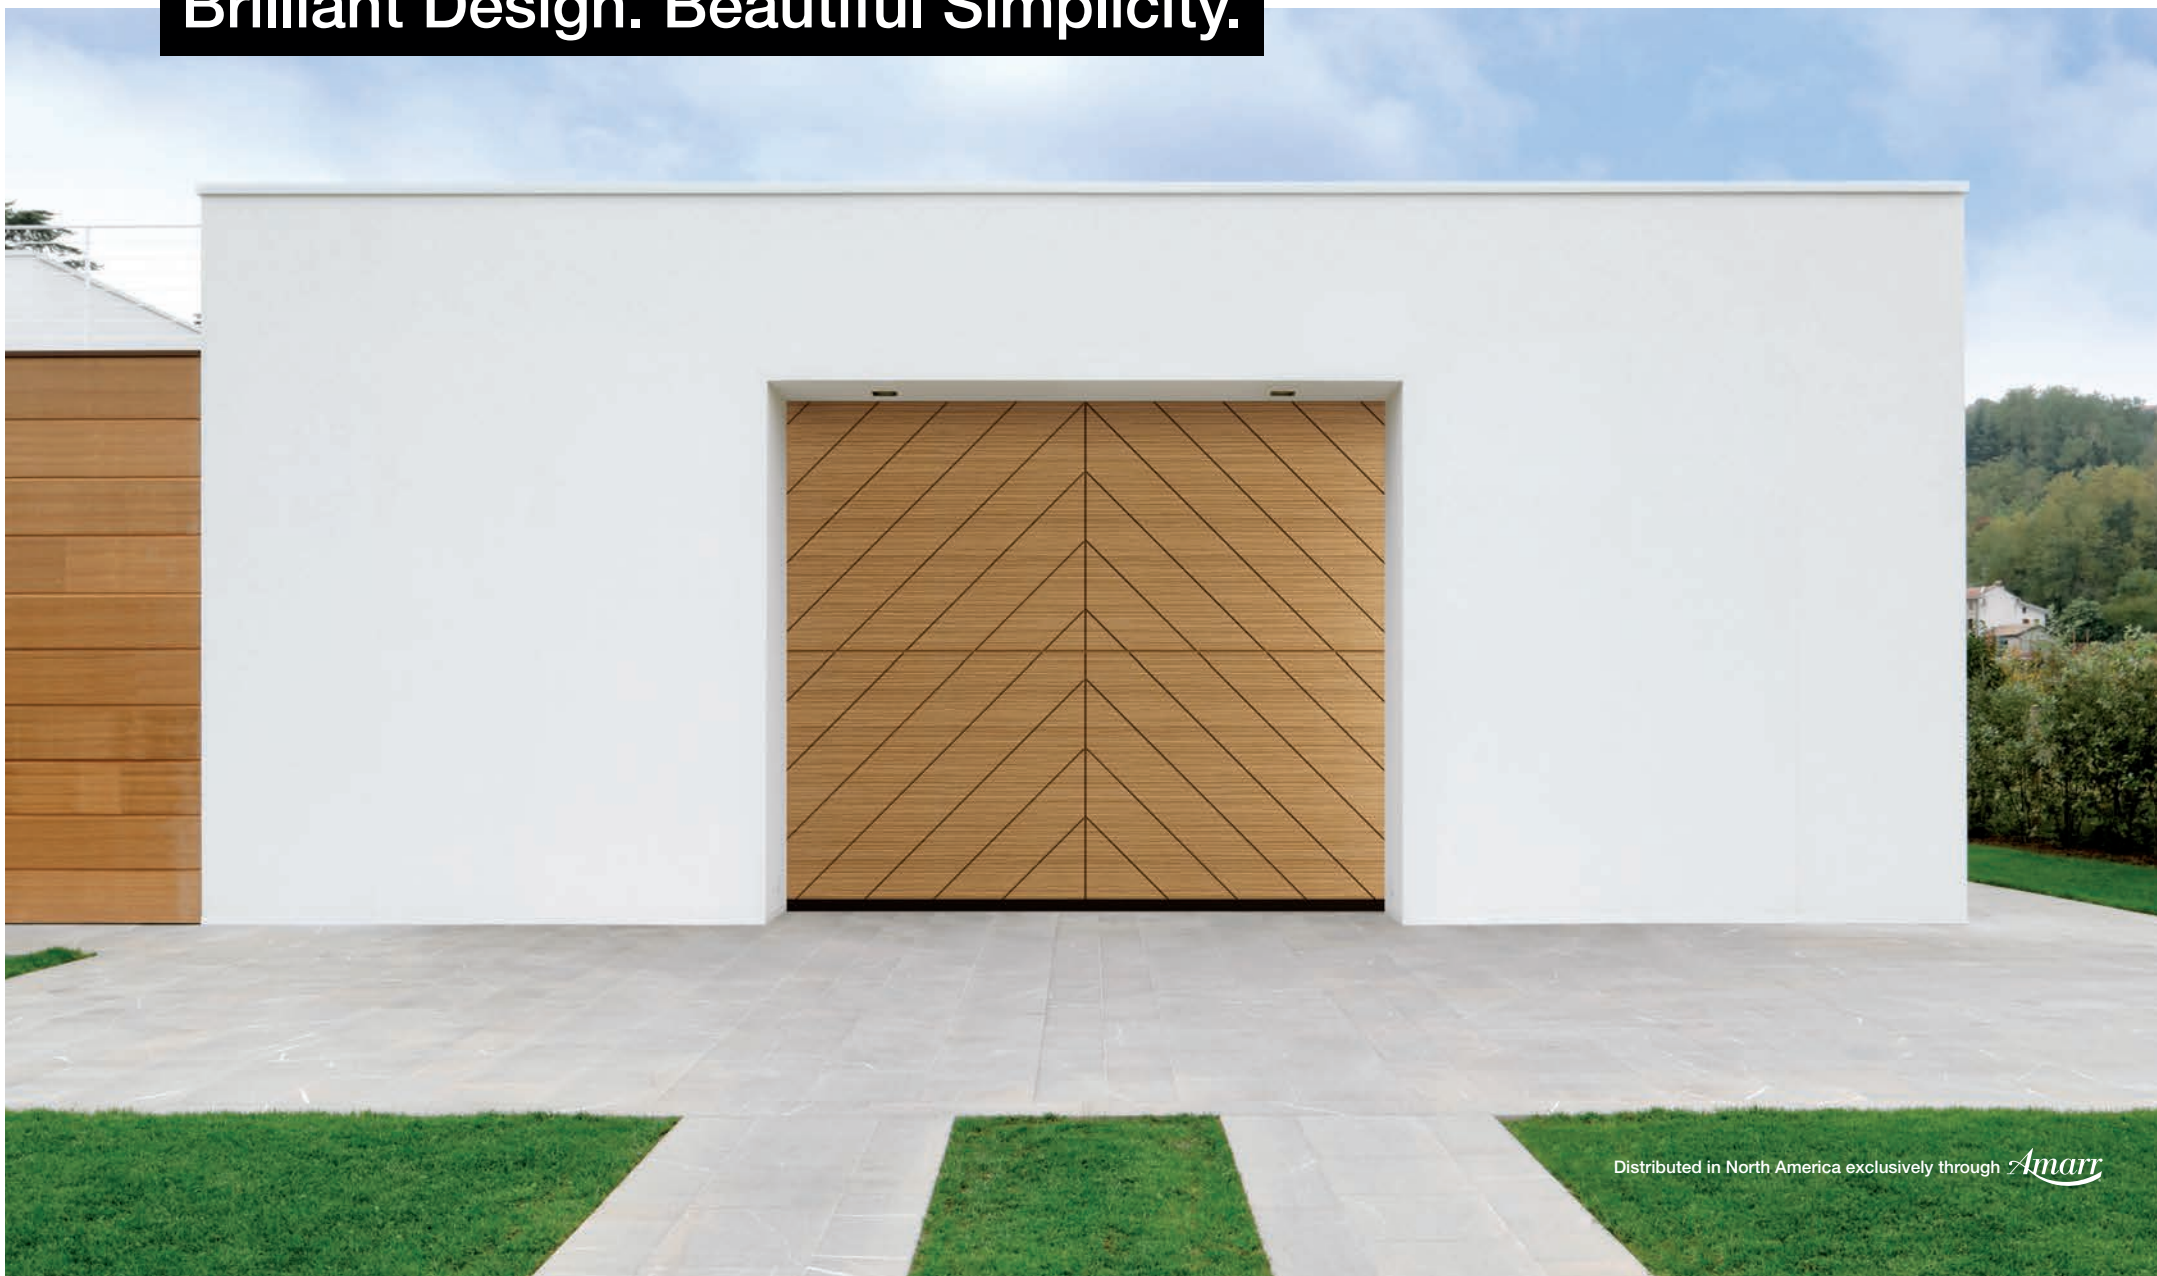

TrentoCollection by **SILVELOX**

Brilliant Design. Beautiful Simplicity.

Distributed in North America exclusively through *Amarr*

Trackless. Spring-less. Peerless.

Introducing the beauty and brilliance of the Trento Collection by Silvelox. Its unique overlap technology makes it more than a garage door. It is innovation, function and design in its purest form. No tracks. No springs. No rails. The two-section doors utilize a counterweight system along with an integrated opener for a simple, yet state-of-the-art garage door solution for your home.

DOOR CLOSED

DOOR LEANS BACK

DOOR FOLDS IN HALF

DOOR SPLITS INTO TWO PANELS

LOWER PANEL RESTS UNDER TOP PANEL

Innovative Overlap Technology.

Trento Collection looks different because it is. The revolutionary and completely unique overlap design allows the door to fold neatly without tracks, springs or rails.

Perfect fit. Perfect functionality.

With its Silvelox operator integrated neatly into the headbar, the Trento Collection's compact footprint is ideal for applications with headroom, backroom and side-room limitations, such as underground parking, open air restaurants, brownstone homes and other older or historic home styles.