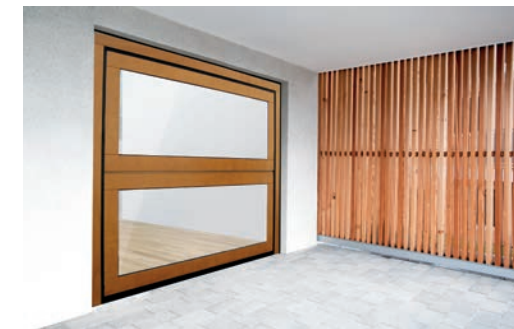

Trackless. Spring-less. Peerless.

Introducing the beauty and brilliance of the Trento Collection by Silvelox. Its unique overlap technology makes it more than a garage door. It is innovation, function and design in its purest form. No tracks. No springs. No rails. The two-section doors utilize a counterweight system along with an integrated opener for a simple, yet state-of-the-art garage door solution for your home.

Choose from an unlimited number of designs, all made of Okoume wood—from modern, European lines to carriage house elegance to custom designs for achieving a homeowner's unique vision for their home.

Italian beauty. Now in North America.

Designed and crafted in Italy by Silvelox, the Trento Collection represents the very best in design and quality in a limitless variety of styles. And now the Trento Collection is available in North America exclusively through Amarr.