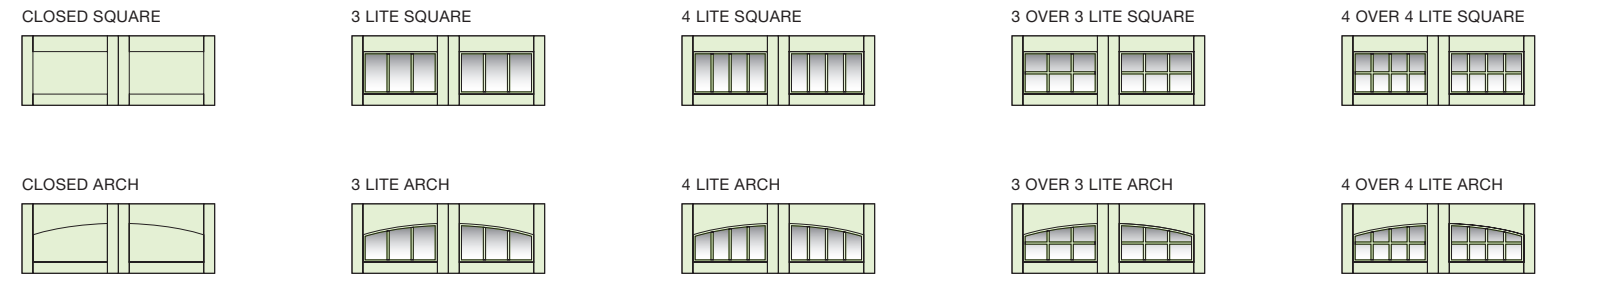

877LM 885LM 893LM 850LM

Unlimited Style. Unlimited Selection.

DOOR DESIGNS Designs shown in 8' x 7" and 16' x 7"

*Not available in opening heights > 8' tall.

WINDOWS

GLASS

VENTILATION

STAIN