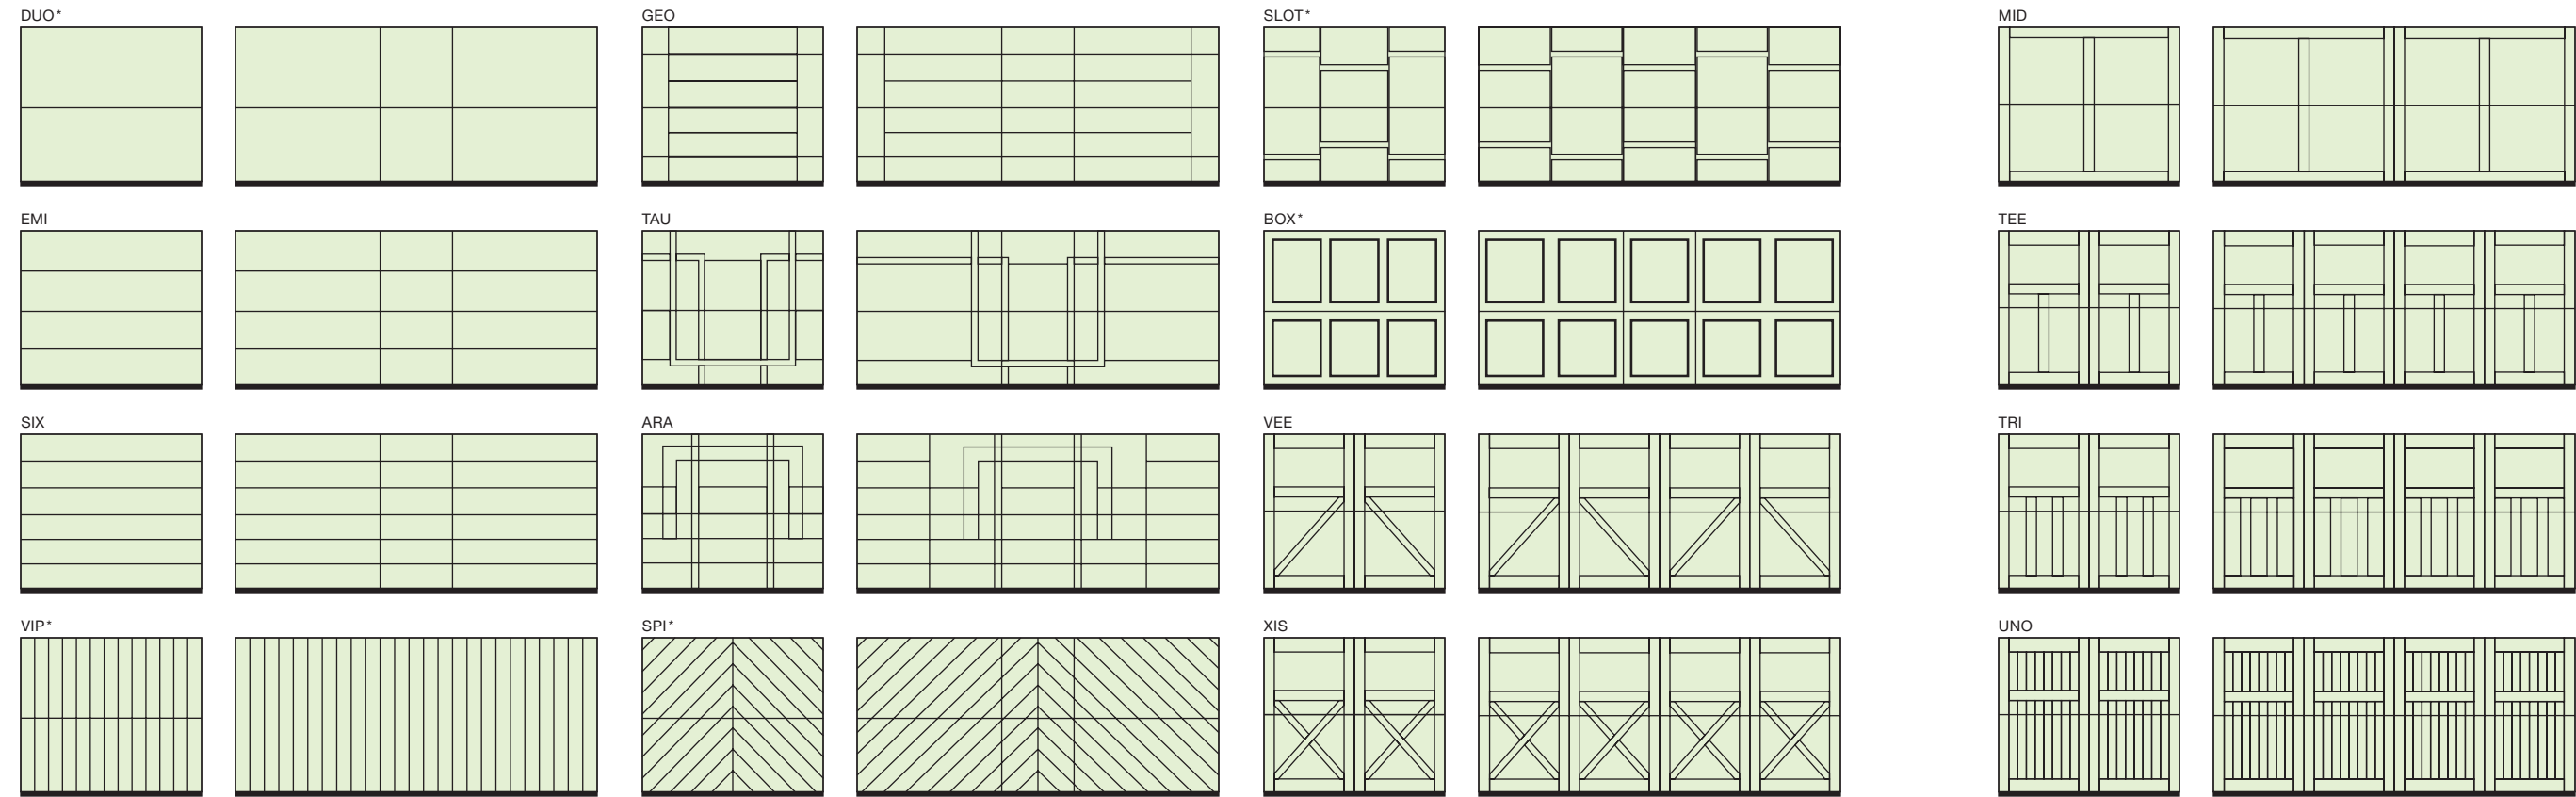

Unlimited Style. Unlimited Selection.

DOOR DESIGNS Designs shown in 8' x 7" and 16' x 7"

*Not available in opening heights > 8' tall.